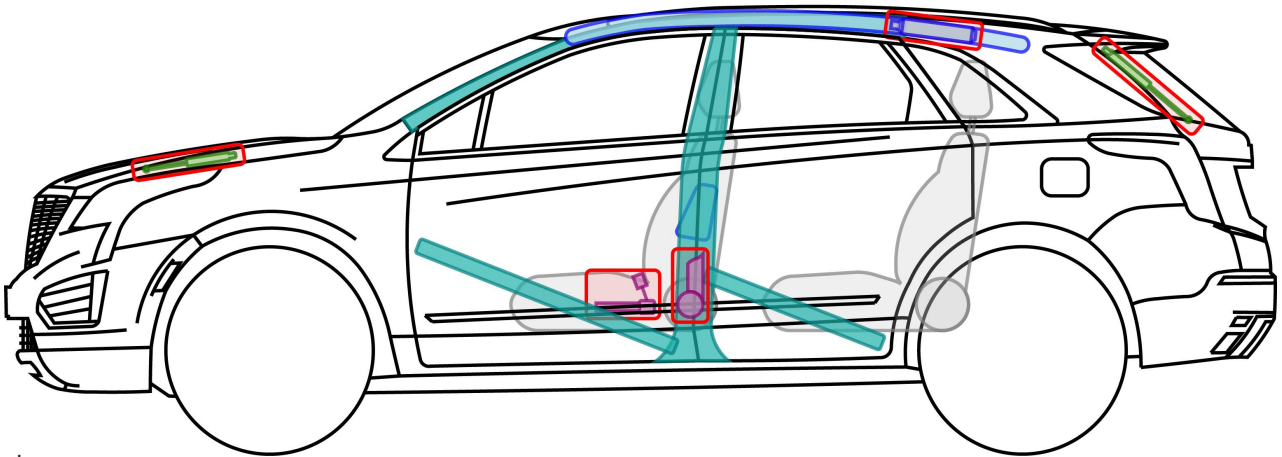

XT5

SUV

Year of production 2016 →

Cadillac

Legend

	Airbag		Stored gas inflator		Seat belt pretensioner		SRS control unit		
			Gas strut / Preloaded spring		High strength zone				
	Battery low voltage				Fuel tank				