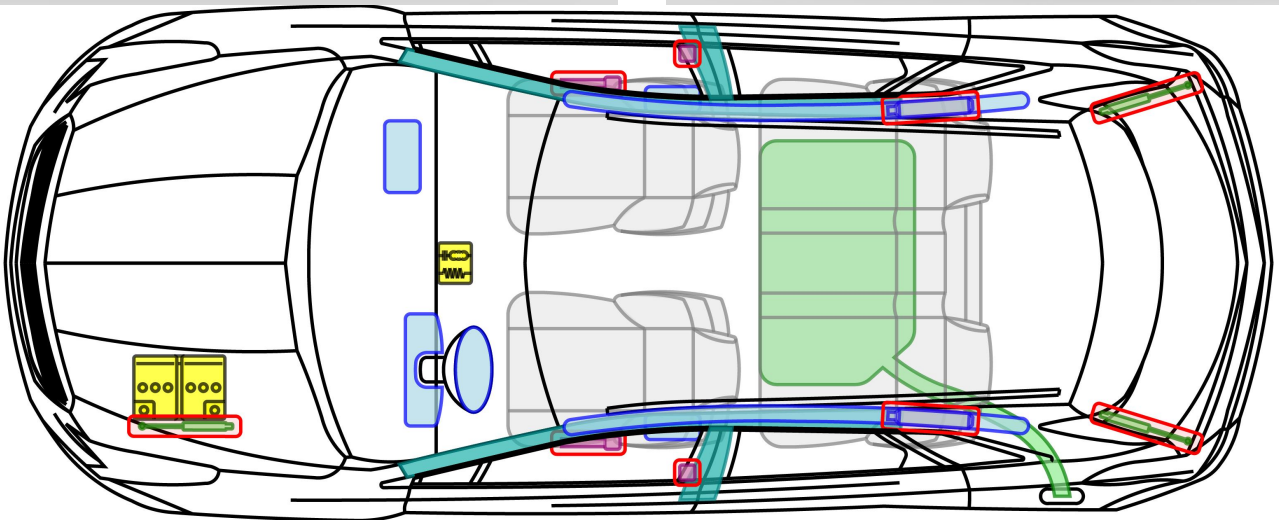

XT5

SUV

Year of production 2016 →

Cadillac

Legend

	Airbag		Stored gas inflator		Seat belt pretensioner		SRS control unit		
			Gas strut / Preloaded spring		High strength zone				
	Battery low voltage				Fuel tank				