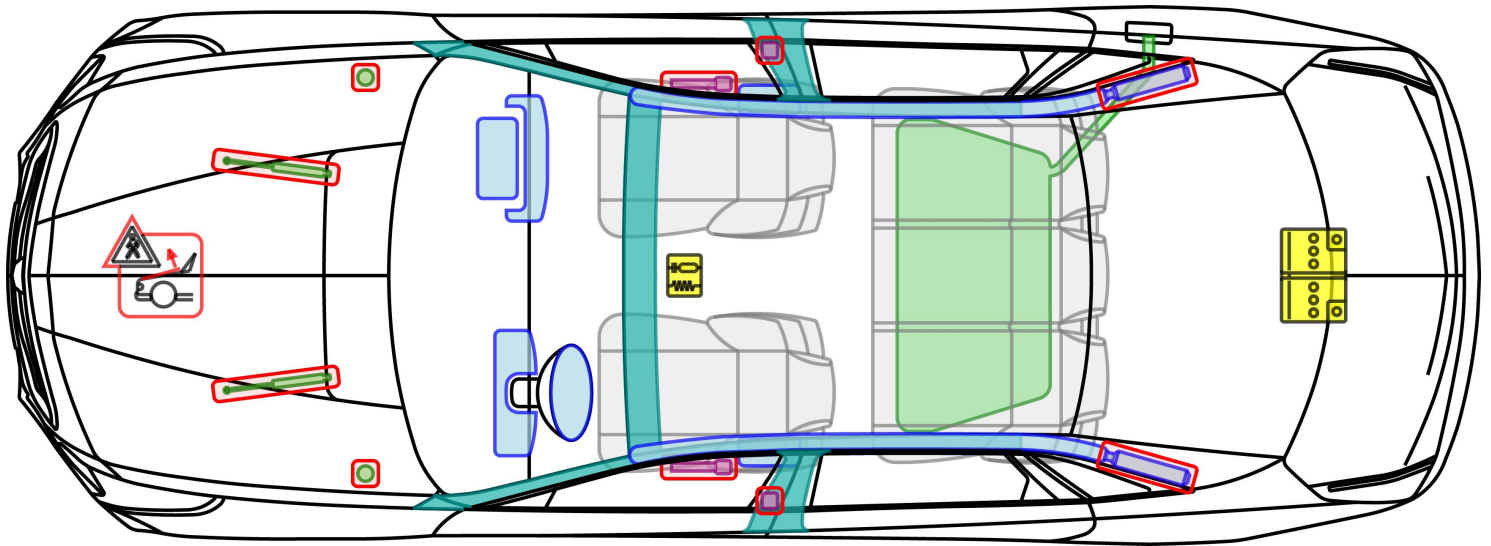

CT 6

4-door

Year of production 2016 →

Cadillac

Legend

	Airbag		Stored gas inflator		Seat belt pretensioner		SRS control unit		Pedestrian protection active system
			Gas strut / Preloaded spring		High strength zone				
	Battery low voltage				Fuel tank				