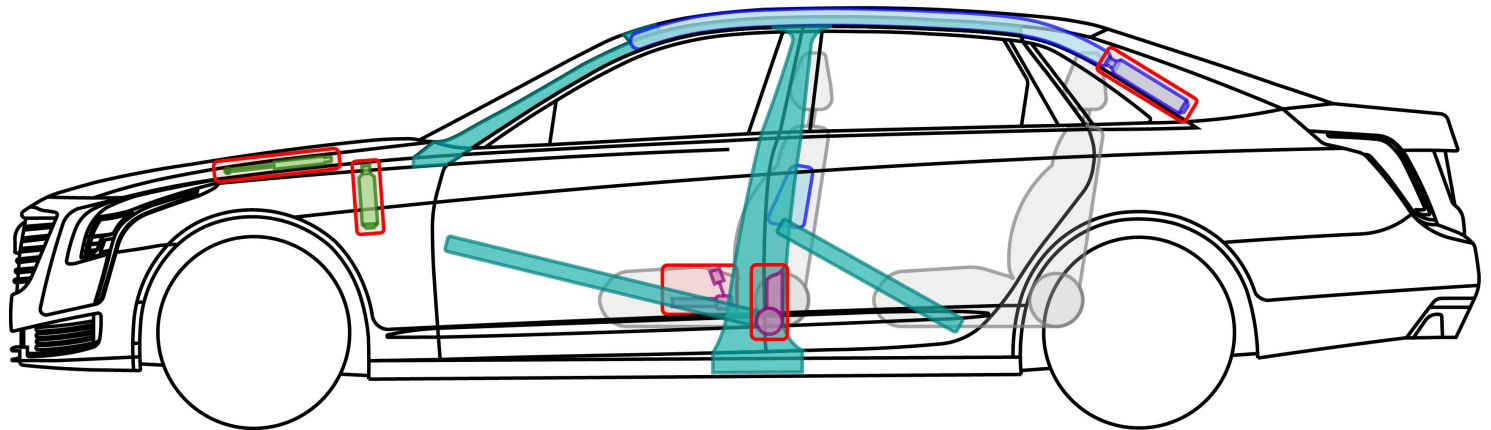

CT 6

4-door

Year of production 2016 →

Cadillac

Legend

	Airbag		Stored gas inflator		Seat belt pretensioner		SRS control unit		Pedestrian protection active system
			Gas strut / Preloaded spring		High strength zone				
	Battery low voltage				Fuel tank				